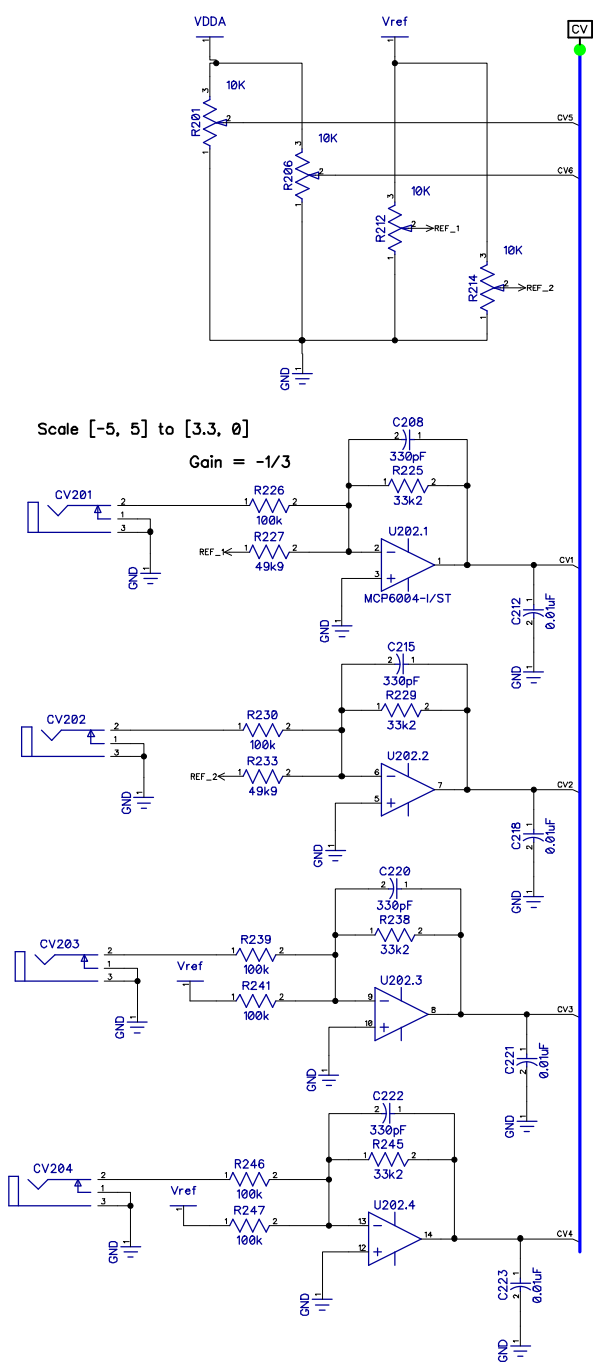

f373 Module - Digital		
Drawn By	Date	Revision
E. Brombaugh	15 May 2015	-

f373 Module - Analog I/O		
Drawn By	Date	Revision
E. Brombaugh	15 April 2015	-

f373 Module - Power

Drawn By	Date	Revision
E. Brombaugh	15 May 2015	-