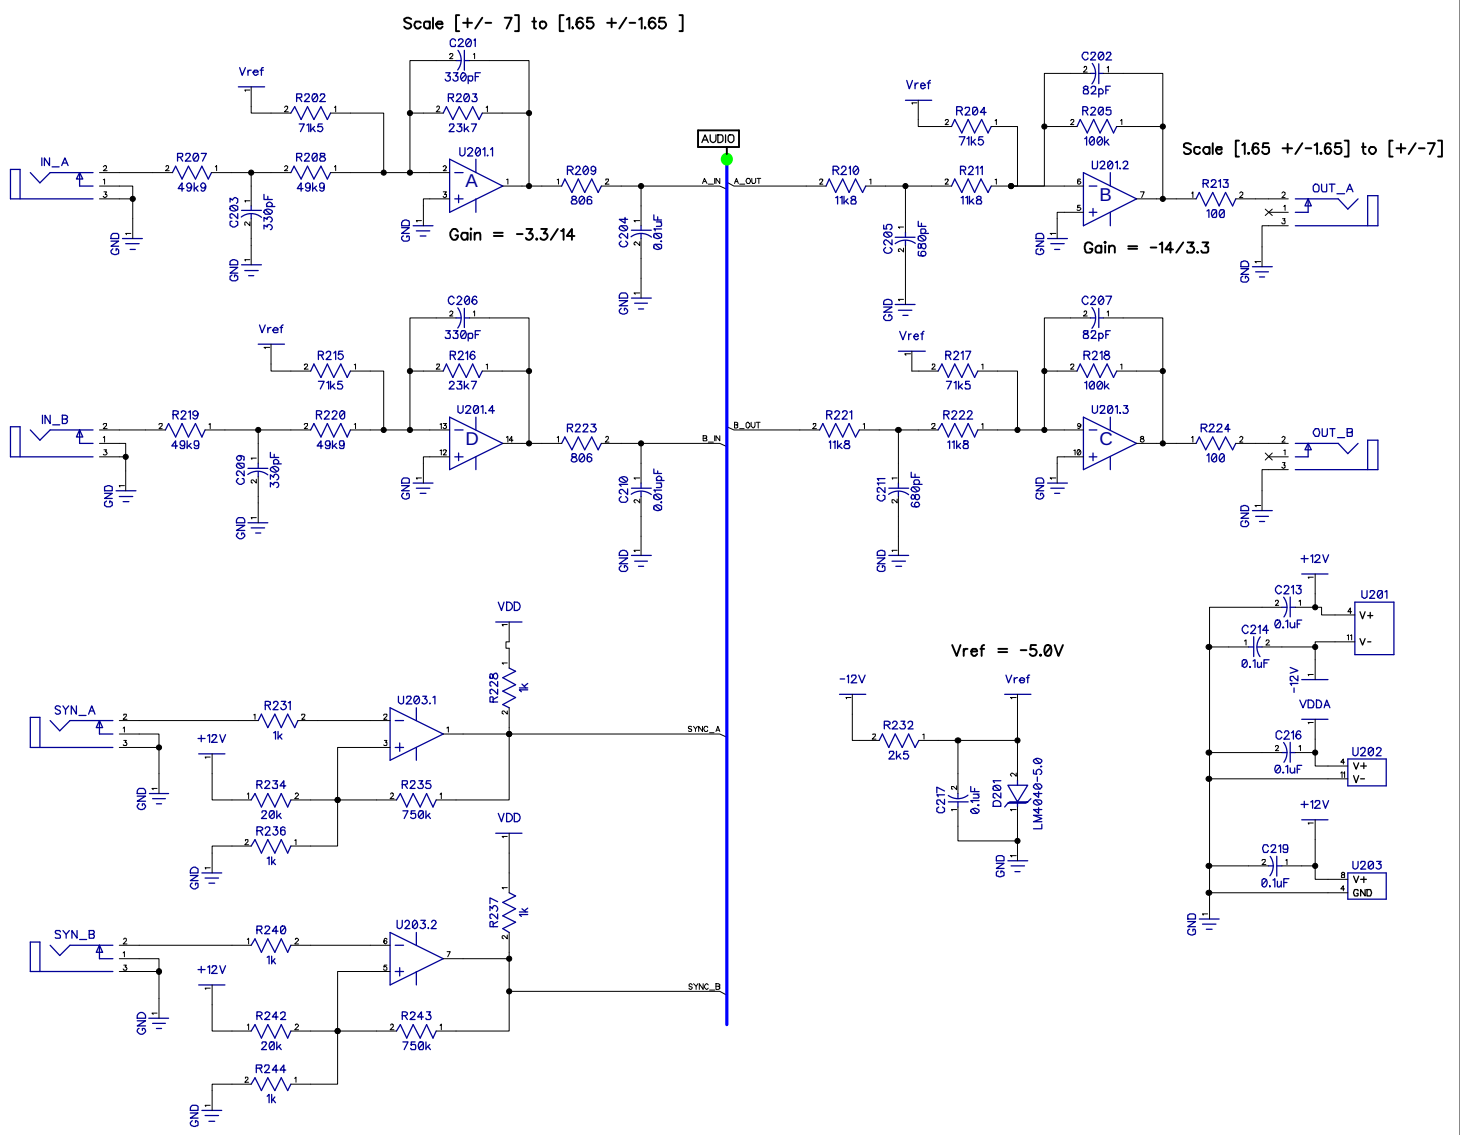

f373 Module - Digital		
Drawn By	Date	Revision
E. Brombaugh	15 May 2015	-

f373 Module - Analog I/O		
Drawn By	Date	Revision
E. Brombaugh	15 April 2015	-

f373 Module - Power

Drawn By	Date	Revision
E. Brombaugh	15 May 2015	-